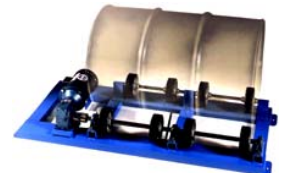

Mixing Solutions

• Hand, Pneumatic, Electric, Drum & Tote Mixers

Bung Entry Mixer

Open Drum Mixer

Top Mount Tote Mixer

Self-Loading Drum Rotator

Drum Roller

Pumping Solutions

• Hand, Pneumatic, Electric, Double Diaphragm, Metering Pumps

Drum Pump Metering

Rotary, Hand

Reciprocating

Electric & Air Op.

Air Op. Economy Pump

Pouring Solutions

• Hand Dispensing Nozzles & Drum Drainers