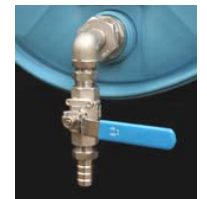

Teflon Hand Nozzle

Stainless, TFE

Aluminum, TFE

Polypropylene

Polypropylene, Stainless

Stainless Drainer

Adapter Solutions

• Bung Hole Thread Converters, Adapters, SplashGuards

SplashGuard™

ThreadConverter™

ThreadConverter™

ThreadGuard™

TubeGuard™

ThreadReducer™

Bung Assembly

This Line Card depicts a small part of our product range - please ask us about your requirement!